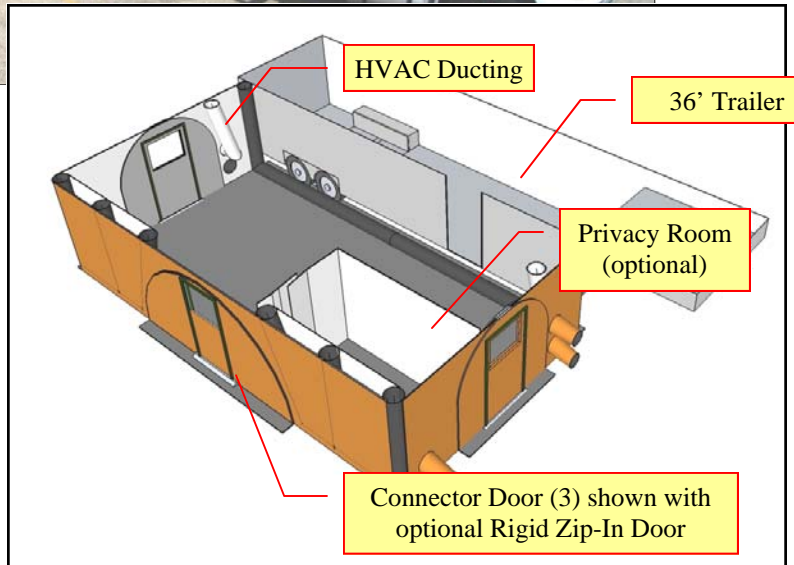

INFLATABLE AWNING SYSTEM

37' TRAILER WITH 28' INFLATABLE AWNING

ZUMRO's new Inflatable Trailer Awning Systems are an innovative way to quickly expand your functional workspace. Awnings are rapid deployed and attach with a special hardware system to one or both sides of the trailer.

The Awning has three doors and an optional privacy curtain.

Awnings can be equipped with HVAC Ducting, Insulation and Windows if so desired.

Available for 36' gooseneck style trailers and larger, including full 53' foot tractor trailers.

32 Bed Hospital Schematic (sample plan)

Typical Trailer Lay-out and Storage Plan