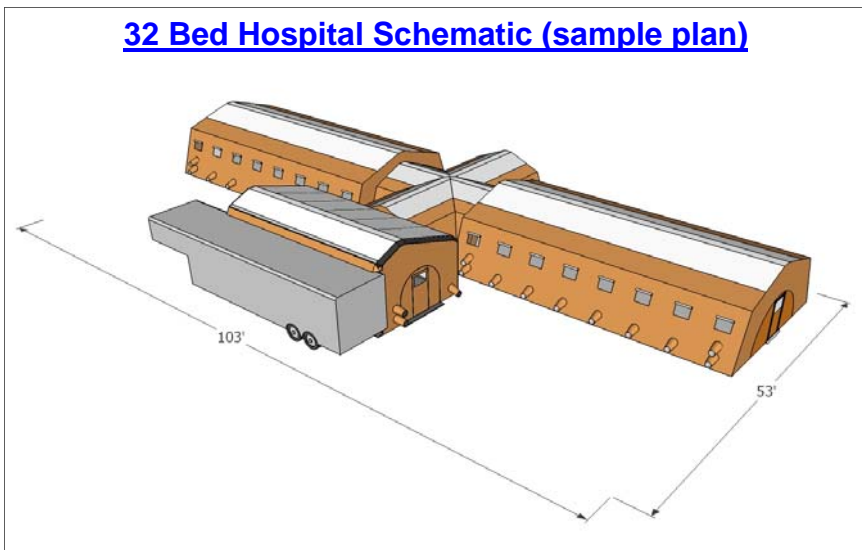

INFLATABLE AWNING SYSTEM

37' TRAILER WITH 28' INFLATABLE AWNING

ZUMRO's new Inflatable Trailer Awning Systems are an innovative way to quickly expand your functional workspace. Awnings are rapid deployed and attach with a special hardware system to one or both sides of the trailer.

The Awning has three doors and an optional privacy curtain.

Awnings can be equipped with HVAC Ducting, Insulation and Windows if so desired.

Available for 36' gooseneck style trailers and larger, including full 53' foot tractor trailers.

32 Bed Hospital Schematic (sample plan)

Typical Trailer Lay-out and Storage Plan