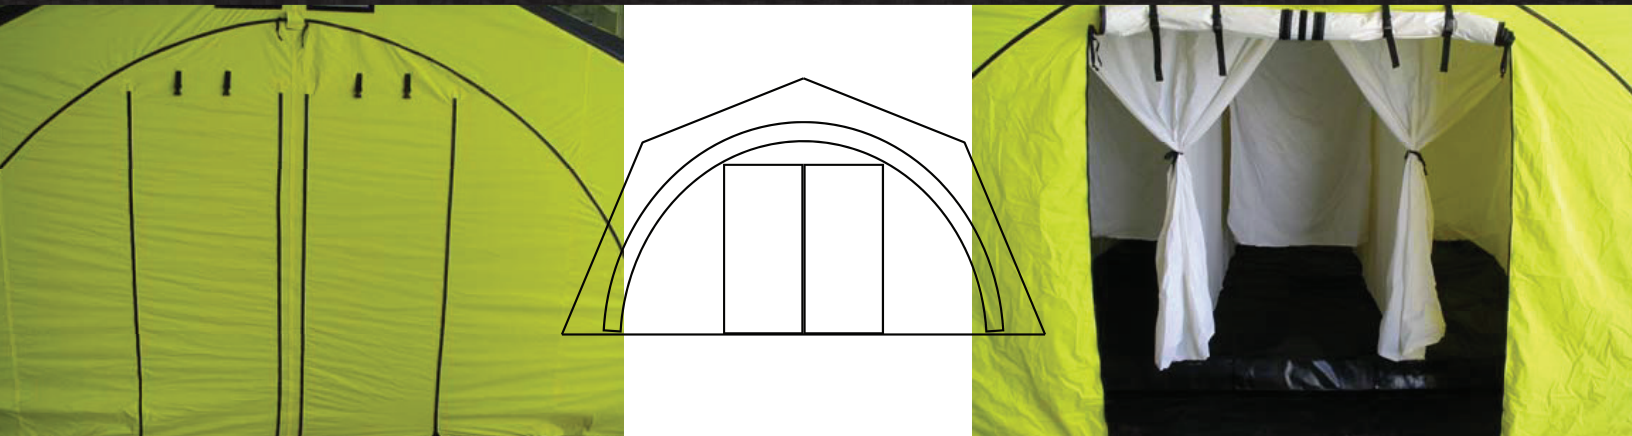

## AIR SHELTER SYSTEMS

**DUAL ROLL UP  
MAN DOOR**

ZUMRO offers a Dual Roll Up Man Door option on any shelter. Man-doors used in conjunction with our quick connect panels also eliminate the need to remove an entire end panel to gain access into and out of the shelter.