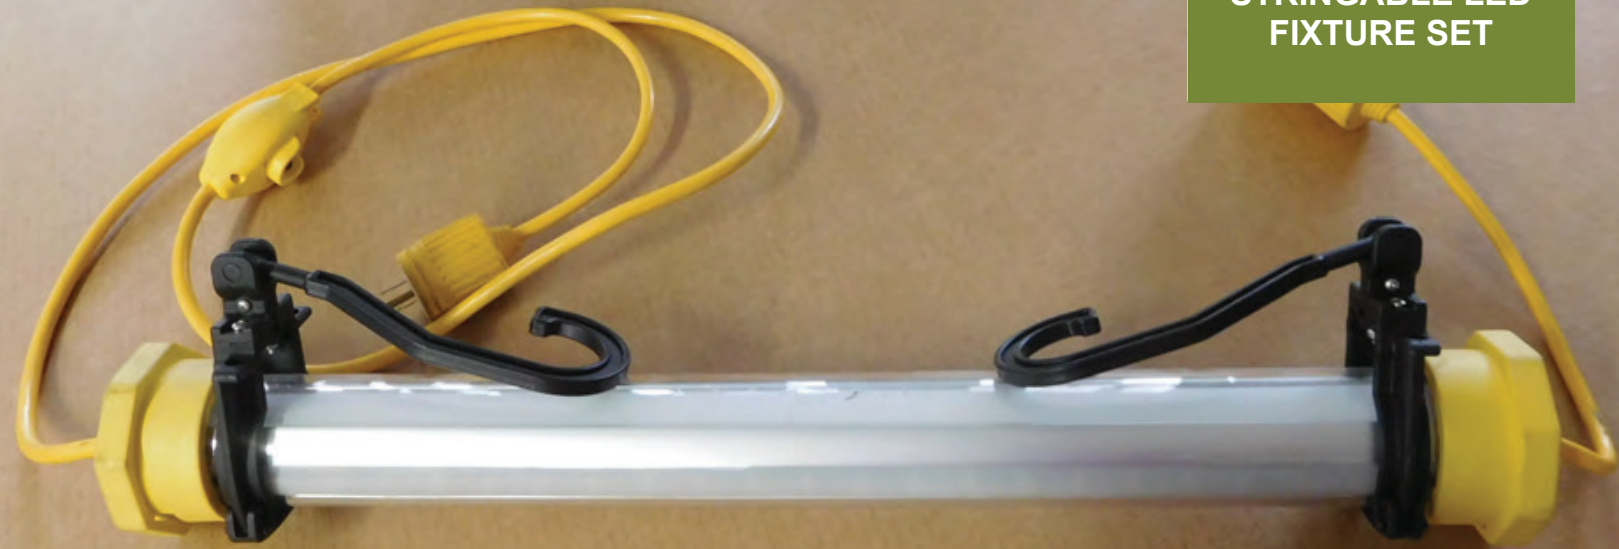

ZUMRO

AIR SHELTER SYSTEMS

STRINGABLE LED FIXTURE SET

ZUMRO's Stringable LED Fixture Set has a 25 watt lamp produces 2125 lumens of light and is rated at 20,000 hours. The Tough Shield™ outer tube is virtually unbreakable.

Includes:

- weather resistant receptacle
- 120vac electronic ballast is protected inside the light fixture
- thick hexagonal shaped end caps provide impact protection
- inline on/off switch that controls only that light and not any lights downstream