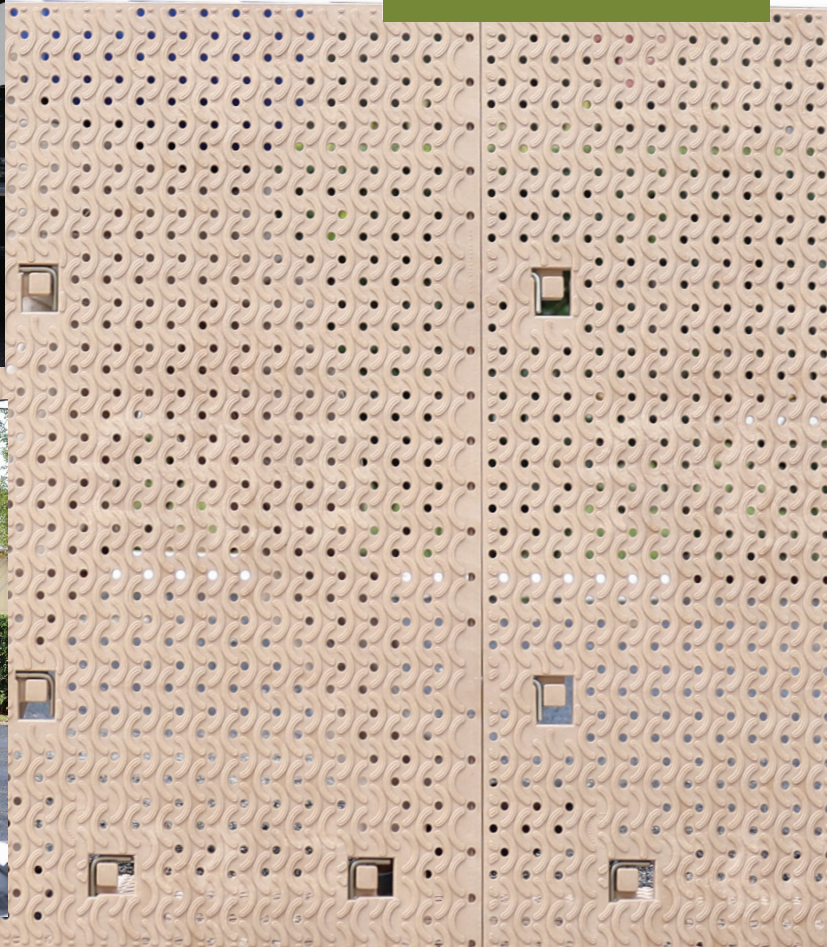

ZUMRO

AIR SHELTER SYSTEMS

RIGID FLOORING

ZUMRO's Rigid Flooring is a versatile flooring solution that enhances livability, improves drainage and provides a safer operational environment regardless of your application. Installation is fast and simple, requiring no tools and taking only a few minutes to install. The rigid flooring is treated with an anti-static additive and is UV resistant, weatherproof, and impervious to most chemicals for years of worry-free use.