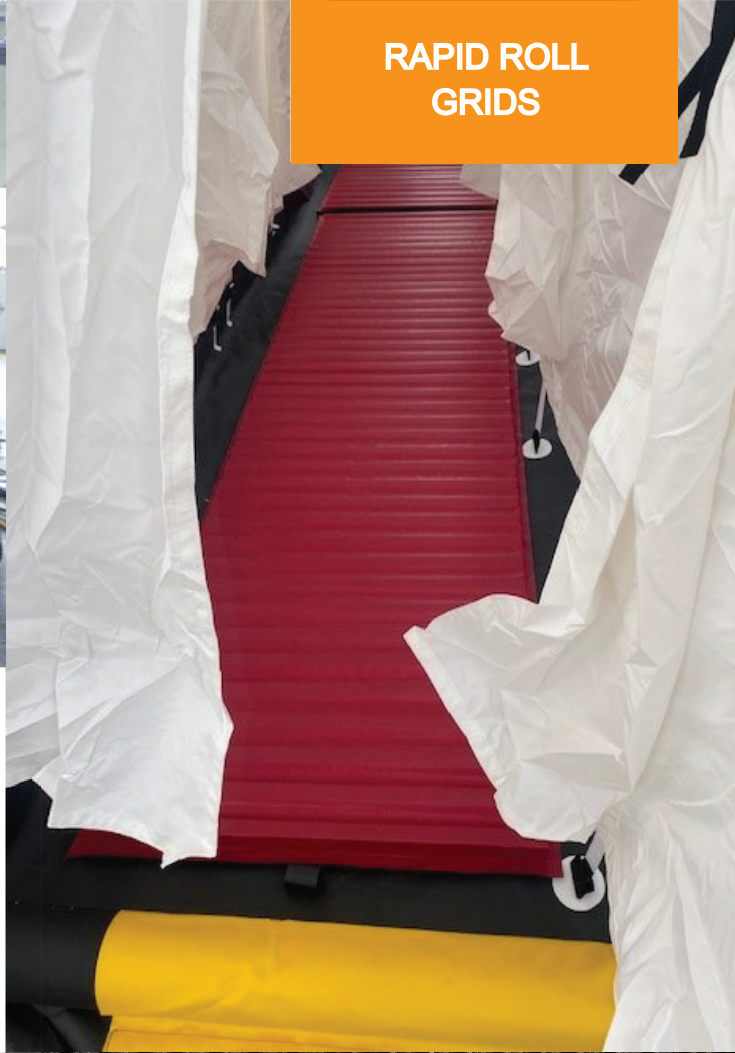

ZUMRO

AIR SHELTER SYSTEMS

RAPID ROLL GRIDS

AVAILABLE MODELS

- ZUMRO Rapid-Roll Grid w/ Integrated Containment Pool, 15' Patient Roller System on Storage Cart
- ZUMRO Rapid-Roll Grid w/ Integrated Containment Pool, 20' Patient Roller System on Storage Cart
- ZUMRO Rapid Roll Grid, SOD
- ZUMRO Rapid-Roll Grid Lane, Model 108 Decon System
- ZUMRO Rapid-Roll Grid Lane, Model 216 "Two Step" Decon System
- ZUMRO Rapid-Roll Grid w/ Integrated Containment Pool, Model 284 "Three Step" Decon System
- ZUMRO Rapid-Roll Grid Lane, Model 166 Decon System
- ZUMRO Rapid-Roll Grid Lane, Model 311 Decon System
- ZUMRO Rapid-Roll Grid Lane, Model 440 Decon System