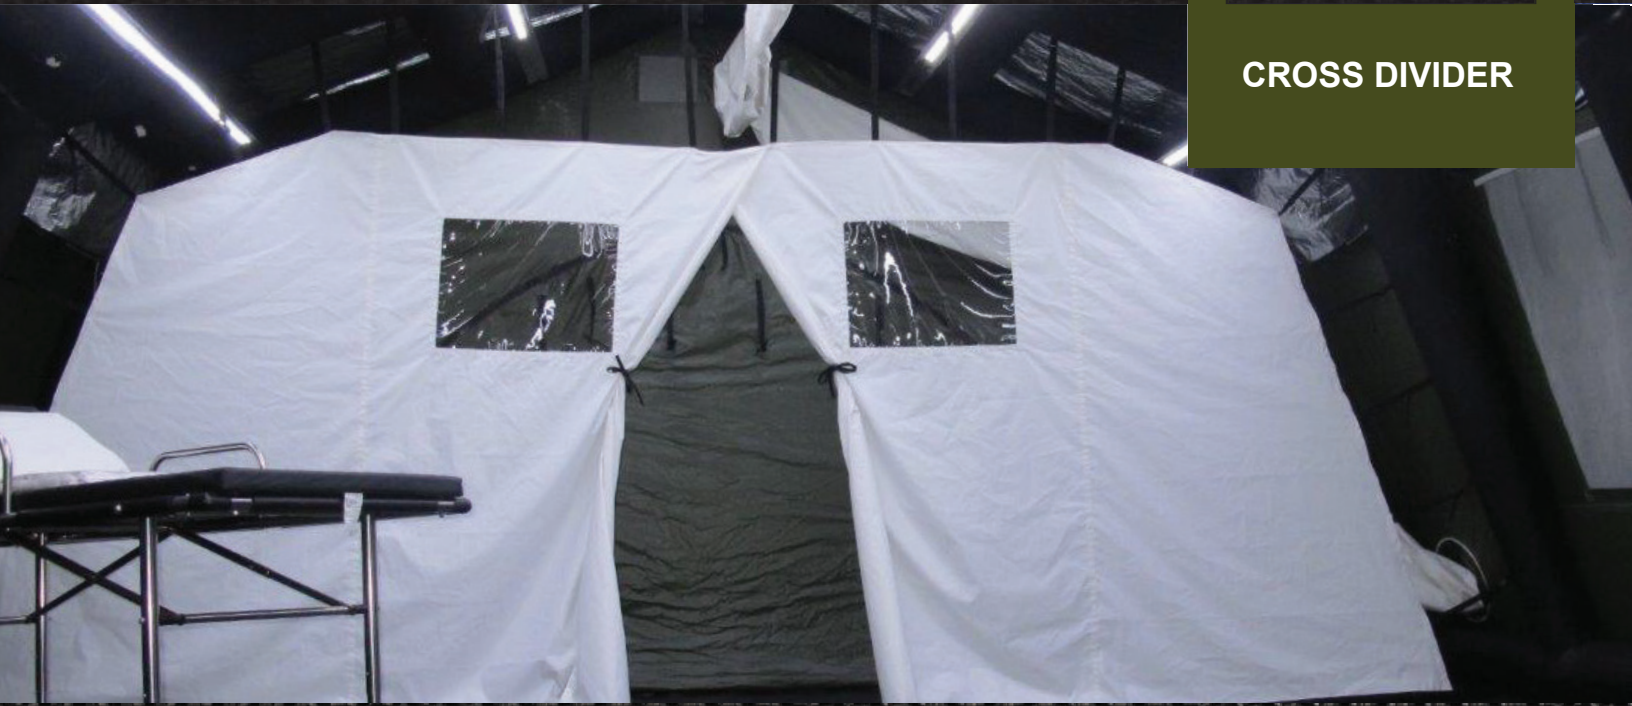

### CROSS DIVIDER

ZUMRO offers a complete line of divider curtains and privacy curtain systems to help separate shelters into private workspaces or individual medical stations. The Cross Divider curtains are lightweight, removable, and come pre-installed in the shelter for easy deployment. Divider panels can be solid or include door panels for ingress/egress.