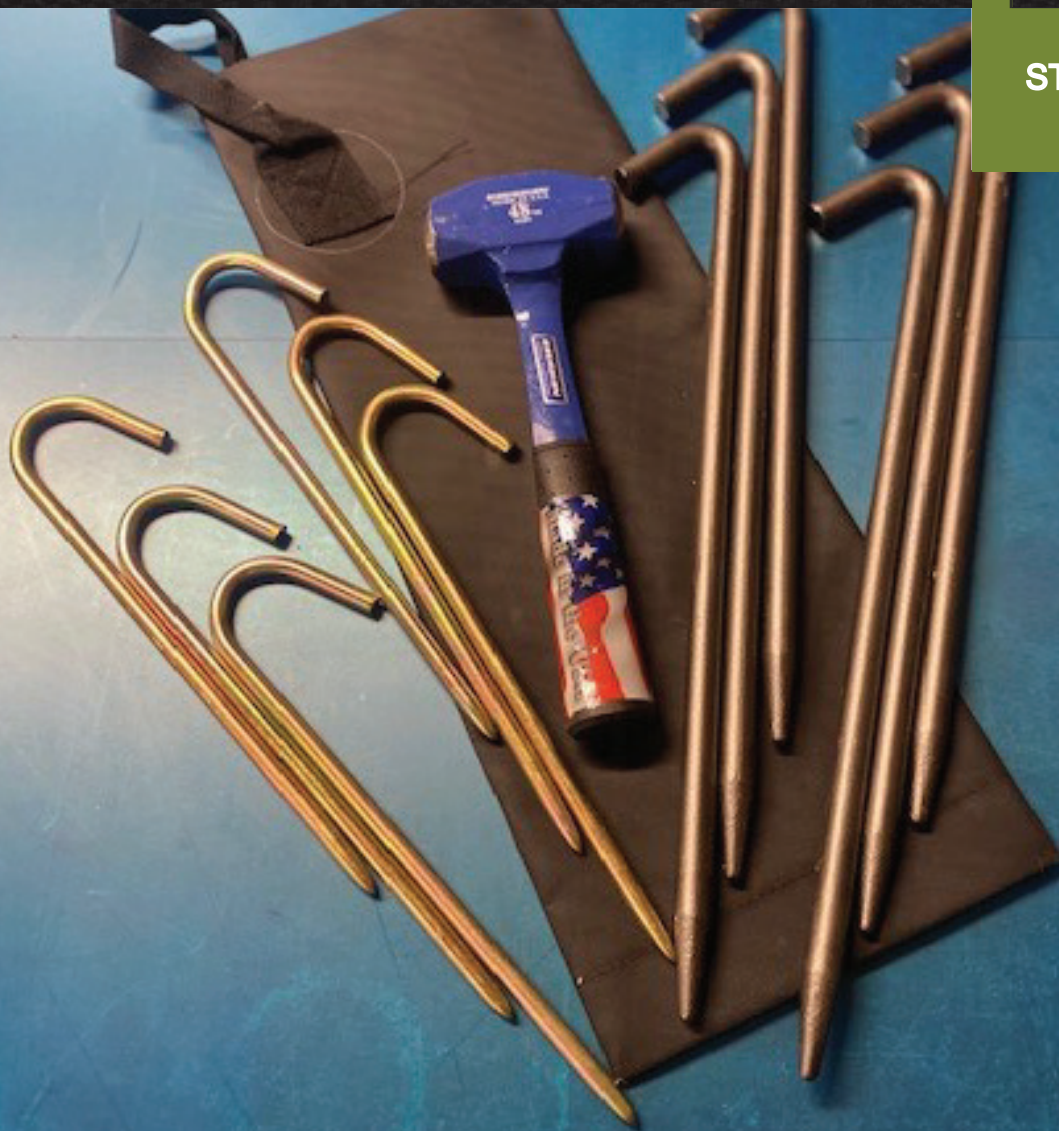

ZUMRO

AIR SHELTER SYSTEMS

STAKE PACKAGE

ZUMRO's Shelter Stake Package includes
4 steel stakes 3/4" x 18",
Qty 4 steel stakes 3/8" x 12", and hammer.

DEFENSE | EMERGENCY MANAGEMENT | FIRE & RESCUE | LAW ENFORCEMENT | HOSPITAL & EMS | PUBLIC HEALTH | INDUSTRIAL